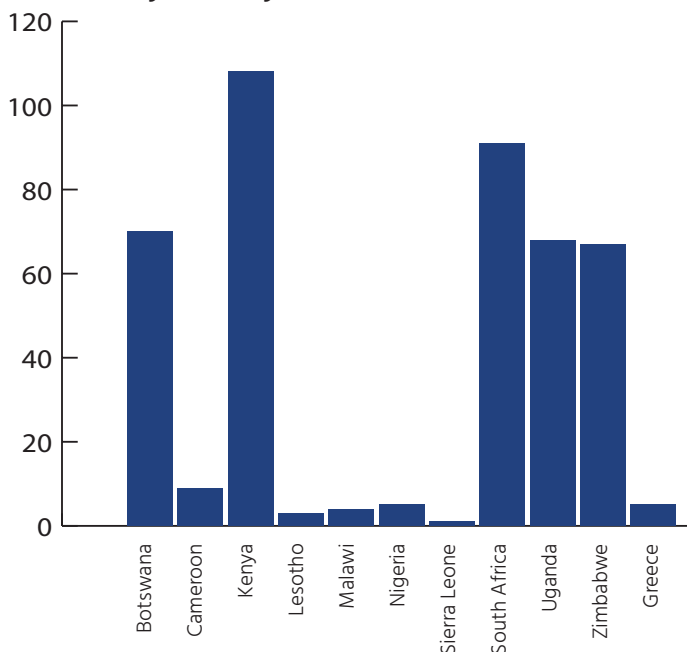

430

TOTAL REACH 2022

430 LGBTQ+ asylum seekers and refugees reached internationally for the first time

GRANTING TECH INTERNATIONALLY

PowerOn Technology Reach by Country

LGBT Tech granted technology to LGBTQ+ refugees and asylum seekers in 11 other countries this past year through an important partnership with Safe Place International. The following map shows the countries that received tech, and LGBT Tech's reach by country.

- Botswana
- Cameroon
- Greece
- Kenya
- Lesotho
- Malawi
- Nigeria
- Sierra Leone
- South Africa
- Uganda
- Zimbabwe

Count

THOSE SERVED BY COUNTRY

LGBTQ+ refugees and asylum seekers reached by country.

THOSE SERVED BY AGE