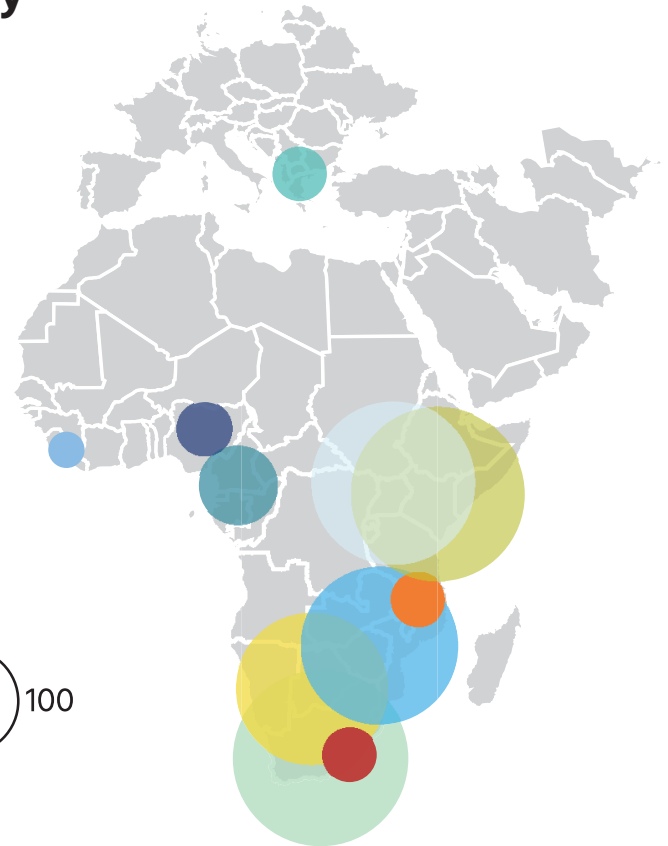

430

TOTAL REACH 2022

430 LGBTQ+ asylum seekers and refugees reached internationally for the first time

GRANTING TECH INTERNATIONALLY

PowerOn Technology Reach by Country

LGBT Tech granted technology to LGBTQ+ refugees and asylum seekers in 11 other countries this past year through an important partnership with Safe Place International. The following map shows the countries that received tech, and LGBT Tech's reach by country.

- Botswana
- Cameroon
- Greece
- Kenya
- Lesotho
- Malawi
- Nigeria
- Sierra Leone
- South Africa
- Uganda
- Zimbabwe

Count

THOSE SERVED BY COUNTRY

LGBTQ+ refugees and asylum seekers reached by country.

THOSE SERVED BY AGE