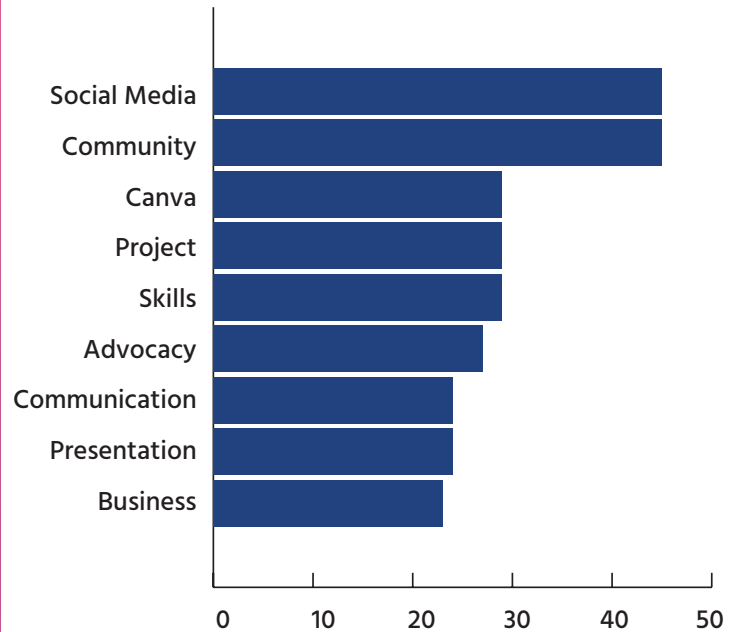

SUPPORTING LGBTQ+ REFUGEES AND ASYLUM SEEKERS INTERNATIONALLY

Through LGBT Tech's partnership with Safe Place International, PowerOn technology reached an international audience for the first time. This technology supported refugees and asylum seekers, who are some of the most vulnerable in our community. Many recipients responded sharing they would use the technology for connecting with community, sharing resources, and LGBTQ+ advocacy.

HOW GRANTEES ARE USING POWERON TECHNOLOGY

When grantees were asked how they would use the technology they were granted by LGBT Tech, they shared the following responses.

“My dream of running a safe house for rescue of the people who have been chased from home by either their partners or parents...”

**—Safe Place International
tech recipient**

In accordance with safety and legal best practices for asylum seekers, the pictures here do not represent actual Dream Academy participants