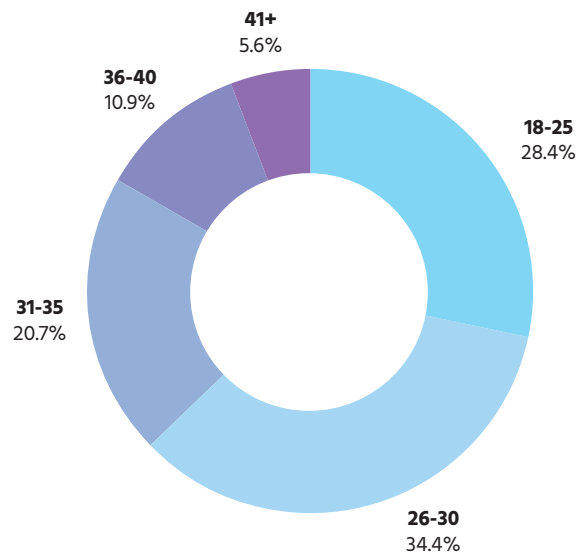

THOSE SERVED BY AGE

Distribution of LGBTQ+ refugees and asylum seekers reached by age.